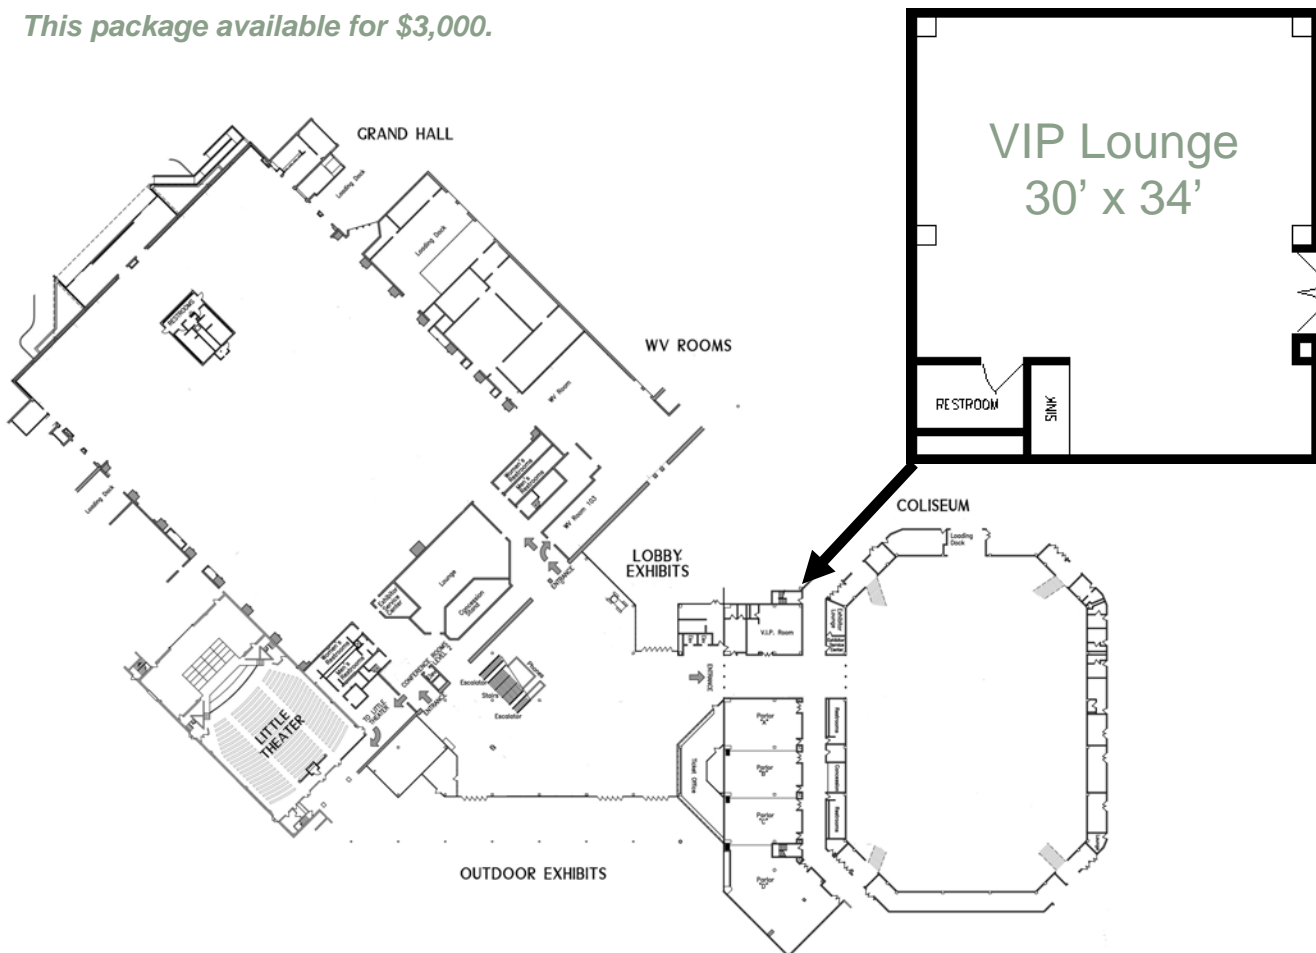

West Virginia Construction & Design Exposition

March 23 & 24, 2011

2114 Kanawha Boulevard, East
Charleston, West Virginia 25311
(304) 342-3976 FAX (304) 342-7469
expo@wvexpo.com

Unique Exhibit/Hospitality Opportunity at EXPO!

The VIP Room at the Charleston Civic Center offers you many marketing options for EXPO 2011.

The VIP Room is conveniently located off the high traffic hallway connecting the Civic Center Lobby exhibit area and the Coliseum exhibit area. Double entrance doors lead to a 1,020 square foot room that features a private bathroom, wet bar and pull down screen.

The VIP Room offers a unique opportunity for a large exhibit (equivalent to 10 standard exhibit booths) or combination of exhibits; hospitality/lounge; or seminars/demonstrations. There is also a wall area outside the entrance that can be used for signage.

Be creative and make the VIP Room your own unique space!

This package available for $3,000.

Call TODAY for availability! 304-342-3976